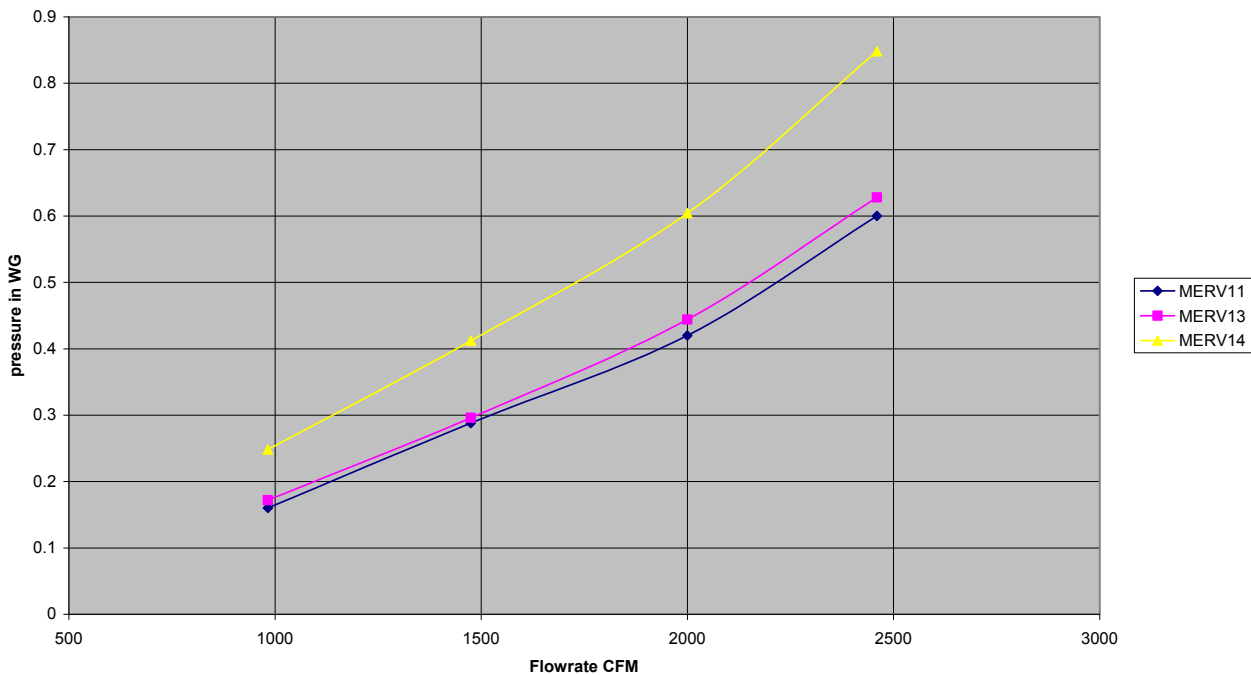

Leading Provider of Next Generation Air Filters

EcoCell 4"

Contact Details

Delta Filtration, Kilmallock Business Park, Kilmallock, Co. Limerick, Ireland

Tel : +353 63 98829 | Fax : +353 63 98830 | E-mail : info@deltafiltration.com | Web : www.deltafiltration.com