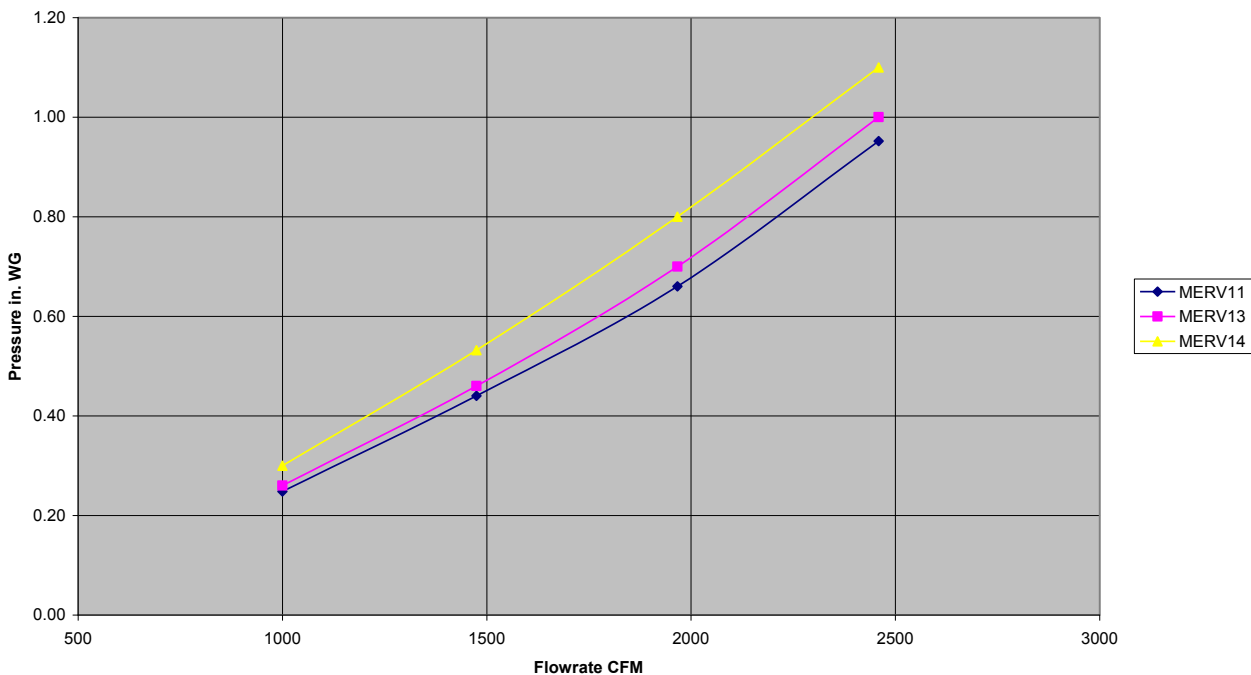

Leading Provider of Next Generation Air Filters

EcoCell 2"